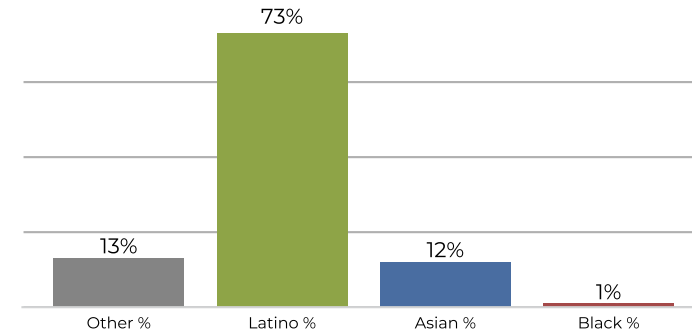

REDISTRICTING PARTNERS

City of Santa Ana
59002

2020 Census

	1
Population	50,480
Deviation	0
Deviation %	0.0%
Other	3,472
Other %	6.9%
Latino	42,926
Latino %	85.0%
Asian	3,459
Asian %	6.9%
Black	623
Black %	1.2%

Citizen Voting Age Population (CVAP)

	1
Total CVAP	20,610
Other CVAP	2,720
Other CVAP %	13.2%
Latino CVAP	15,163
Latino CVAP %	73.6%
Asian CVAP	2,465
Asian CVAP %	12.0%
Black CVAP	262
Black CVAP %	1.3%

District 1

2020 Census

Citizen Voting Age Population

Population	Deviation	Deviation %	Other	Other %	Latino	Latino %	Asian	Asian %	Black	Black %
50,480	0	0.0%	3,472	6.9%	42,926	85.0%	3,459	6.9%	623	1.2%
Total CVAP	Other CVAP	Other CVAP %	Latino CVAP	Latino CVAP %	Asian CVAP	Asian CVAP %	Black CVAP	Black CVAP %		
20,610	2,720	13.2%	15,163	73.6%	2,465	12.0%	262	1.3%		