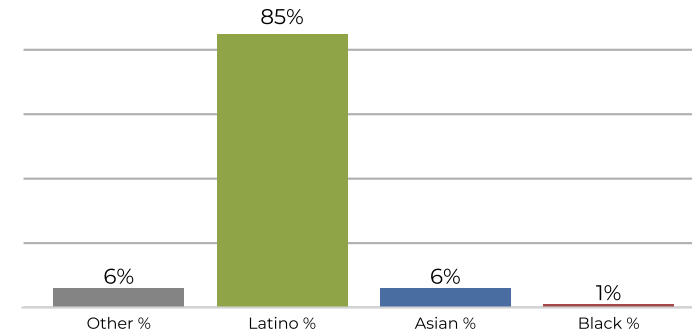

REDISTRICTING PARTNERS

City of Santa Ana
59002

2020 Census

	1
Population	50,480
Deviation	0
Deviation %	0.0%
Other	3,472
Other %	6.9%
Latino	42,926
Latino %	85.0%
Asian	3,459
Asian %	6.9%
Black	623
Black %	1.2%

Citizen Voting Age Population (CVAP)

	1
Total CVAP	20,610
Other CVAP	2,720
Other CVAP %	13.2%
Latino CVAP	15,163
Latino CVAP %	73.6%
Asian CVAP	2,465
Asian CVAP %	12.0%
Black CVAP	262
Black CVAP %	1.3%

District 1

2020 Census

Citizen Voting Age Population

Population	Deviation	Deviation %	Other	Other %	Latino	Latino %	Asian	Asian %	Black	Black %
50,480	0	0.0%	3,472	6.9%	42,926	85.0%	3,459	6.9%	623	1.2%
Total CVAP	Other CVAP	Other CVAP %	Latino CVAP	Latino CVAP %	Asian CVAP	Asian CVAP %	Black CVAP	Black CVAP %		
20,610	2,720	13.2%	15,163	73.6%	2,465	12.0%	262	1.3%		